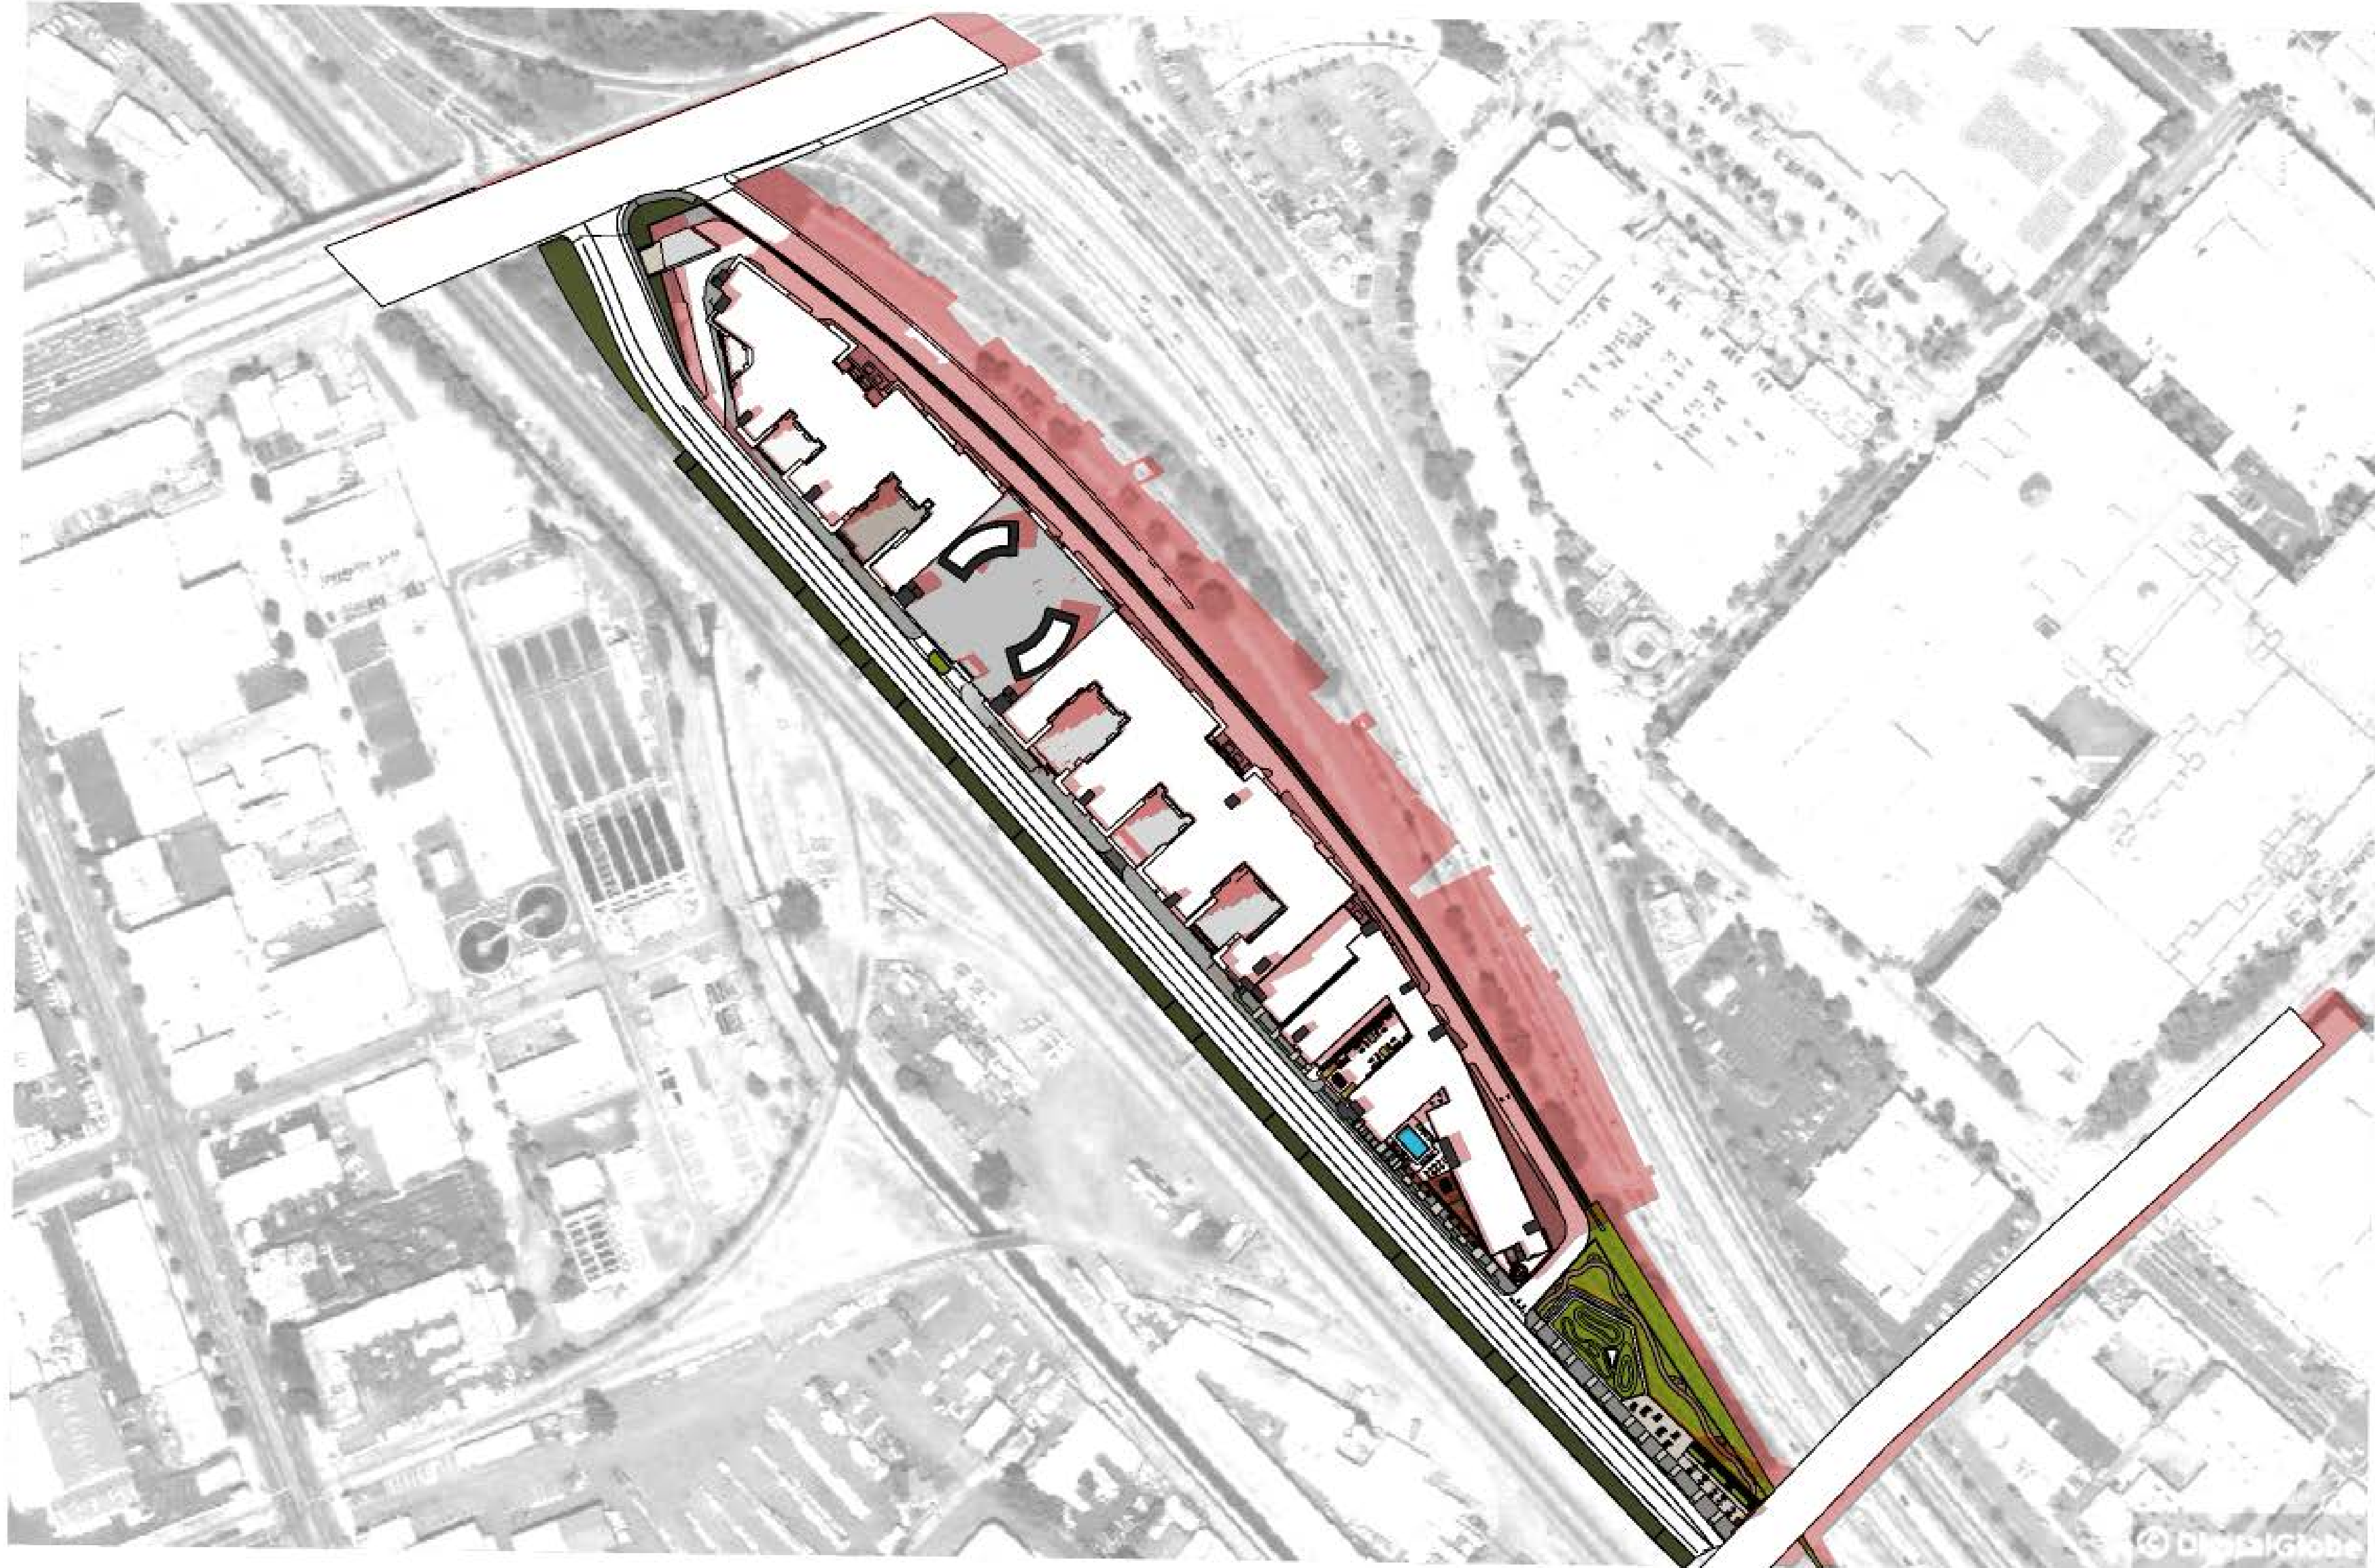

DATE: 06/19/2018

**A1.22**

**EQUINOX**  
09/22 - 01:00 PM

DATE: 06/19/2018

**A1.23**

**EQUINOX**  
09/22 - 02:00 PM

DATE: 06/19/2018

**A1.24**

**A1.27**

**SOLSTICE**  
12/21 - 09:00 AM

DATE: 06/19/2018

**A1.28**

**SOLSTICE**  
12/21 - 10:00 AM

DATE: 06/19/2018

**A1.29**

**SOLSTICE**  
12/21 - 11:00 AM