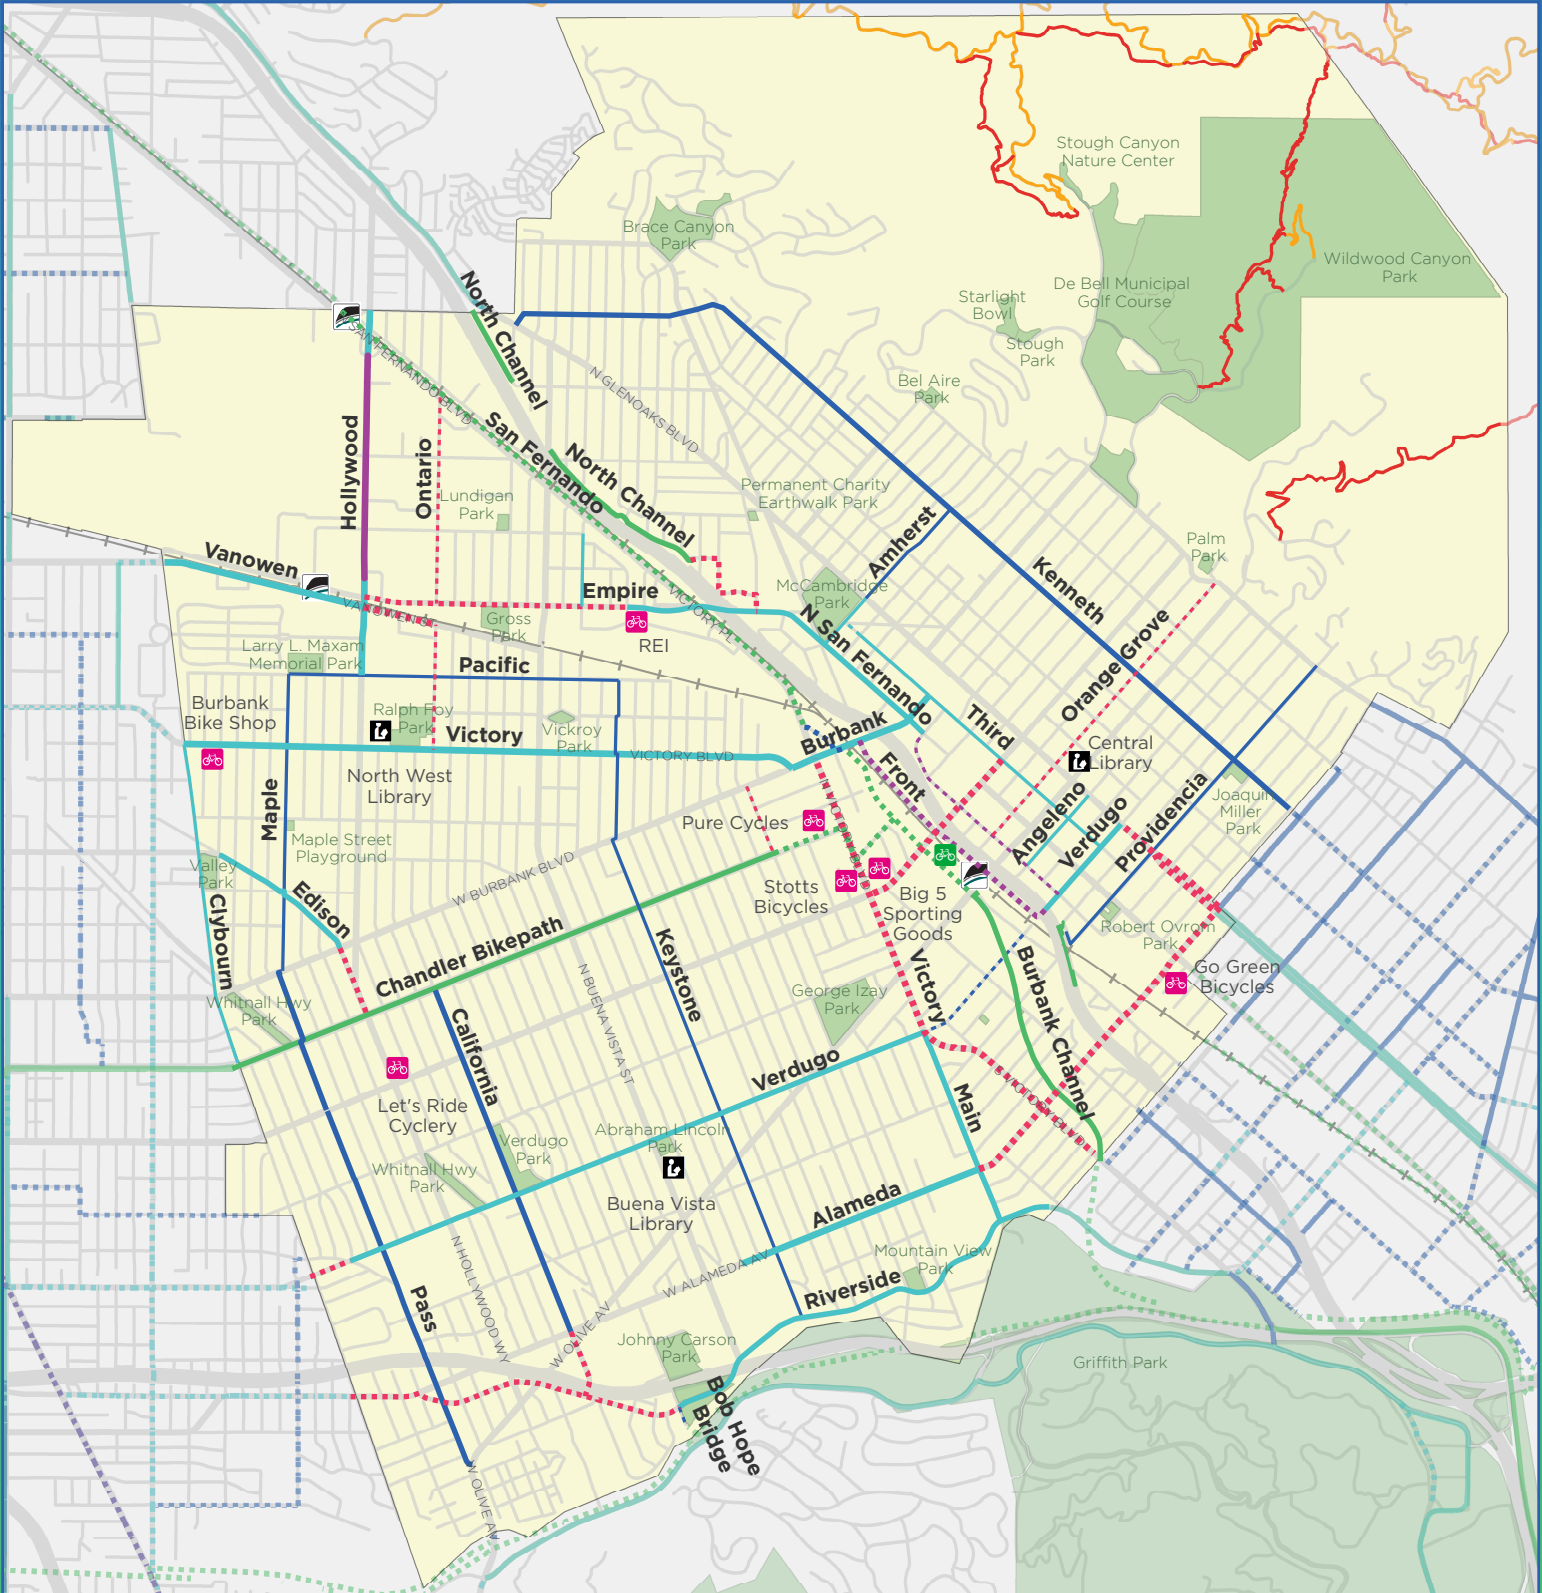

# Burbank Bicycle Map

## Bicycle Facilities

| Existing | Proposed |                                |           |
|----------|----------|--------------------------------|-----------|
|          |          | Separated Bicycle Path         |           |
|          |          | Protected Bicycle Lane         |           |
|          |          | Bicycle Lane                   |           |
|          |          | Bicycle Route                  | City Park |
|          |          | Proposed, unclassified bikeway |           |

- Bicycle Shops
- Burbank BikeStop
- Metrolink Station
- Library

Effective March 2022

1 in = 1 miles