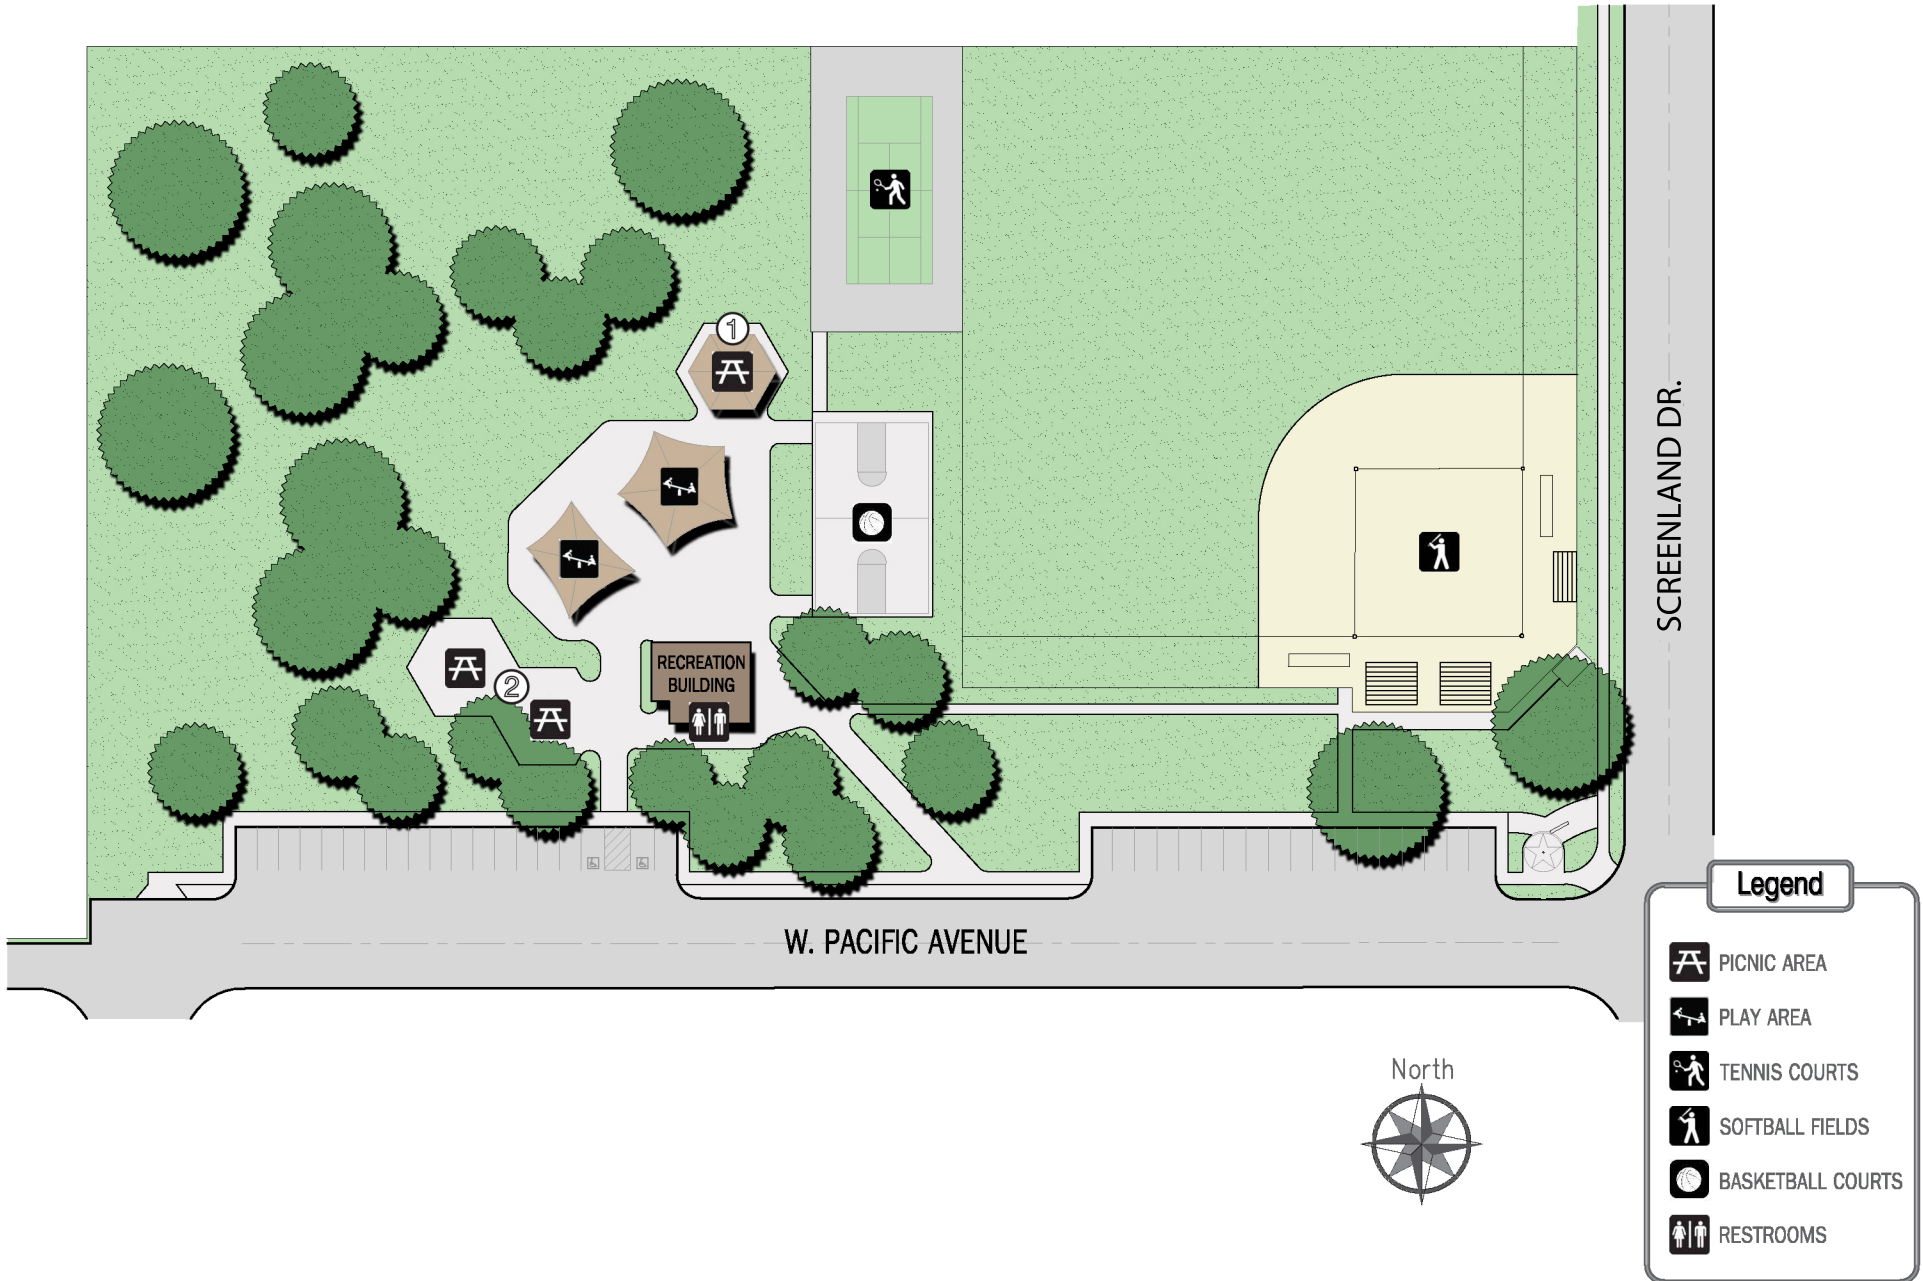

Larry L. Maxam Memorial Park

3715 W Pacific Ave | Burbank, CA 91505

Legend

- PICNIC AREA
- PLAY AREA
- TENNIS COURTS
- SOFTBALL FIELDS
- BASKETBALL COURTS
- RESTROOMS