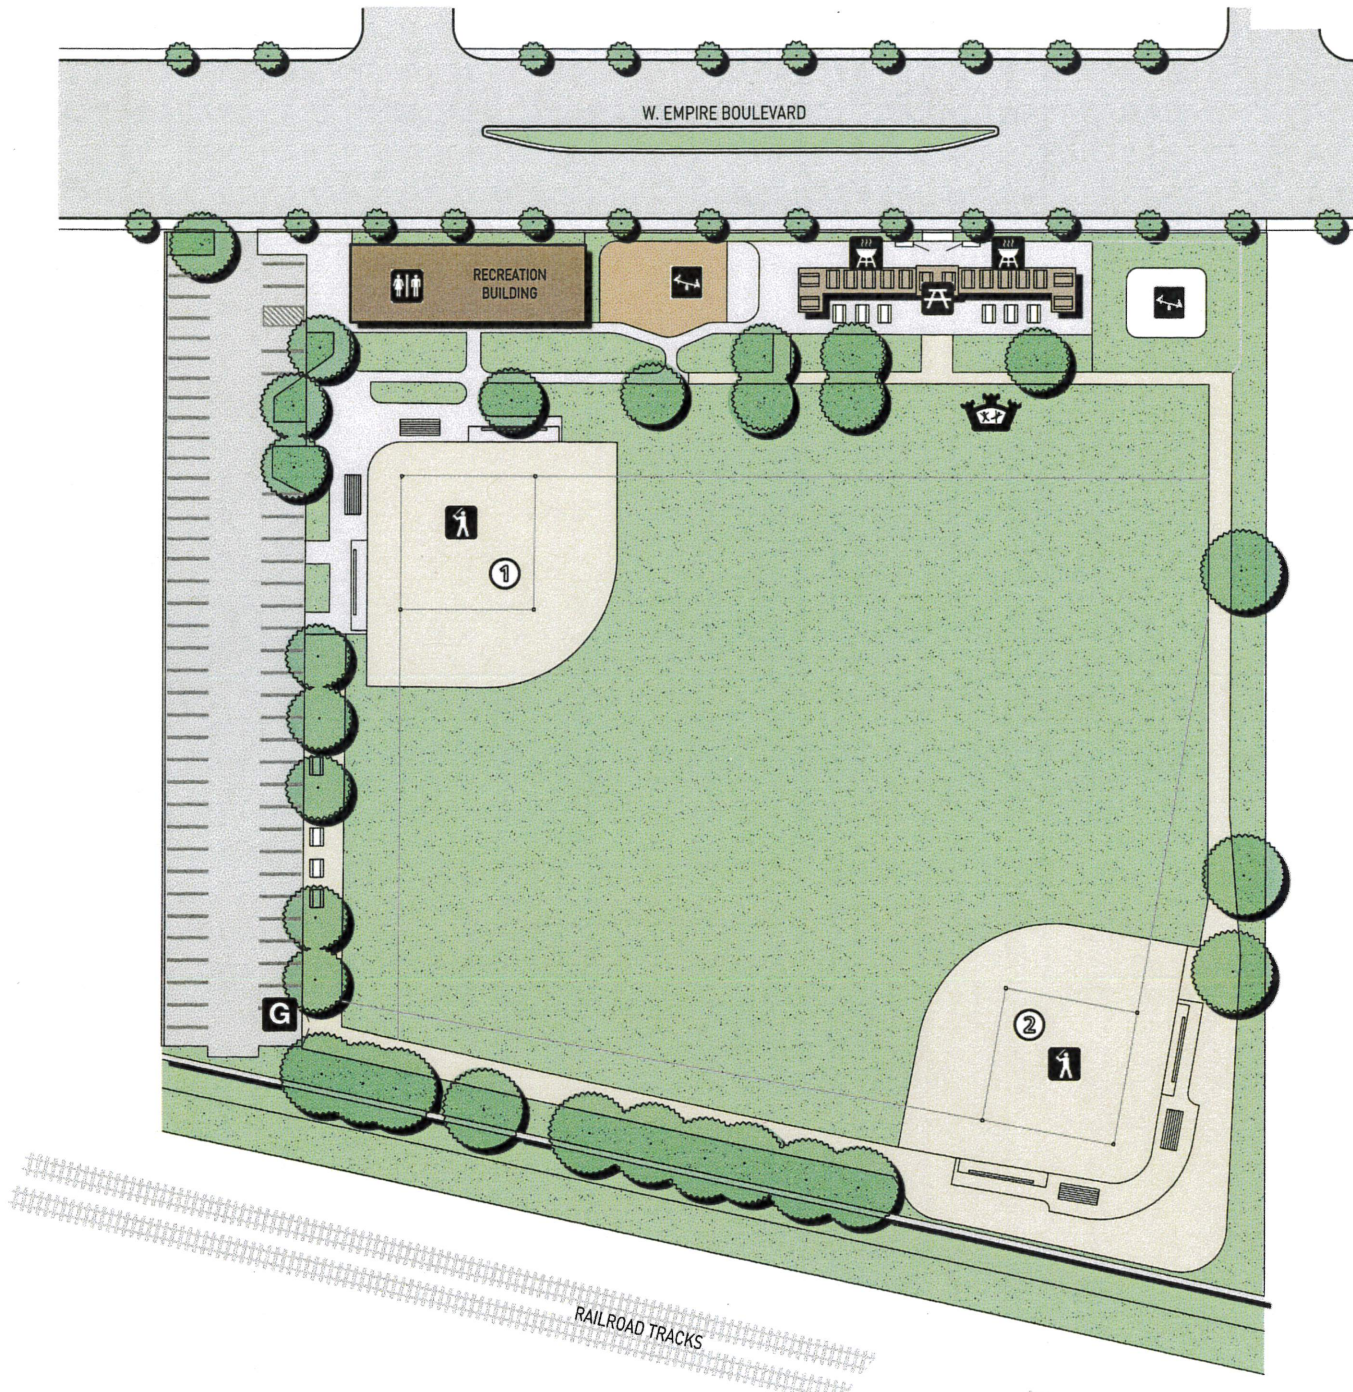

Robert E. Gross Park

2800 W. Empire Avenue | Burbank, CA 91504

Legend

-  PICNIC AREA
-  PLAY AREA
-  BALL FIELD
-  RESTROOMS
-  MOON BOUNCE AREA
-  BBQ AREA
-  GATE

North